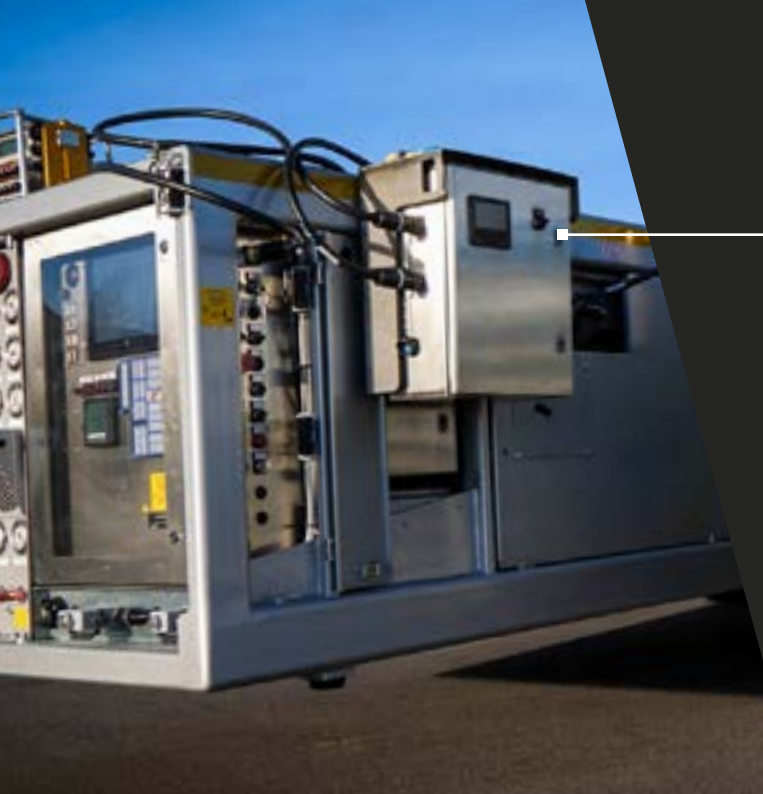

COMETTO KE
PROPELLED TO THE **MAX**

THE CONNECTION POSSIBILITY
BETWEEN SELF-PROPELLED
TRAILERS

SYNCBOX

Powered by **FAYMONVILLE GROUP KE**

The SyncBox by Cometto: the alternative

Allows you to connect self-propelled **modular trailers type Cometto MSPE 40T, 48T, EVO2 60T and/or EVO3 70T with self-propelled vehicles from competitors!**

With the SyncBox as an electronic intermediate point, the vehicles can be used together. Whether coupled or in an open combination: the combination will be controlled **with one radio remote control!**